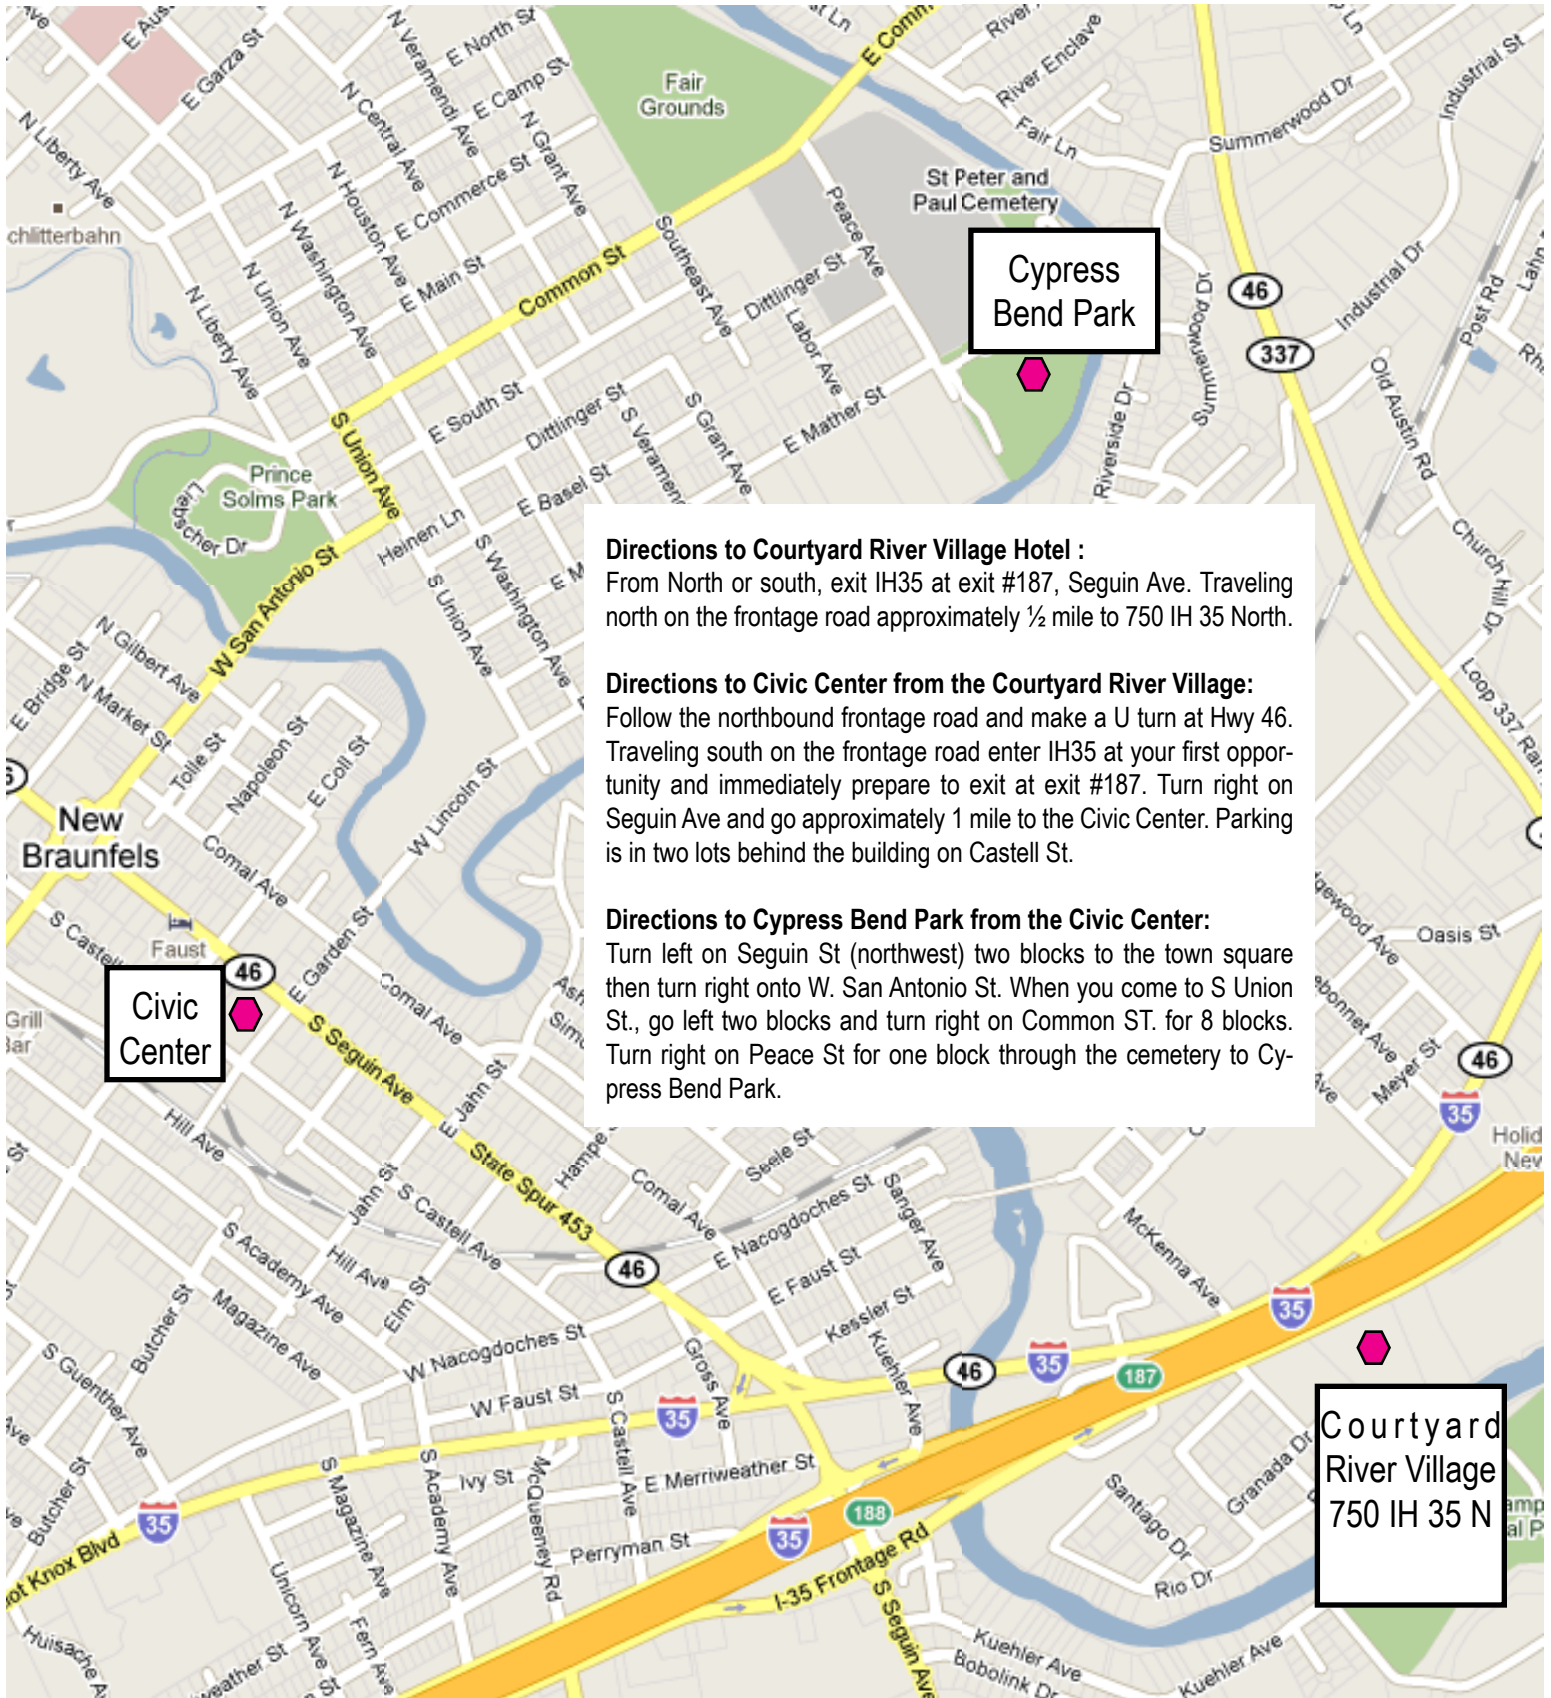

New Braunfels

Gulf Coast Council - Federation of Fly Fishers

Gulf Coast Conclave 2010

Directions to Courtyard River Village Hotel :

From North or south, exit IH35 at exit #187, Seguin Ave. Traveling north on the frontage road approximately 1/2 mile to 750 IH 35 North.

Directions to Civic Center from the Courtyard River Village:

Follow the northbound frontage road and make a U turn at Hwy 46. Traveling south on the frontage road enter IH35 at your first opportunity and immediately prepare to exit at exit #187. Turn right on Seguin Ave and go approximately 1 mile to the Civic Center. Parking is in two lots behind the building on Castell St.

Directions to Cypress Bend Park from the Civic Center:

Turn left on Seguin St (northwest) two blocks to the town square then turn right onto W. San Antonio St. When you come to S Union St., go left two blocks and turn right on Common ST. for 8 blocks. Turn right on Peace St for one block through the cemetery to Cypress Bend Park.

**Courtyard
River Village
750 IH 35 N**